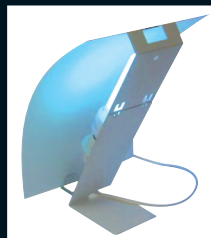

FLYING INSECTS BUG KILLER (glue)
INSEKTENFALLE

PROPRE
SILENCIEUX
SANS INSECTICIDE
ECONOMIQUE
SANS ODEUR
GRANDE SURFACE
DE PROTECTION

DECORATIF, EFFICACE ET ECOLOGIQUE

*Ornamental, efficient and ecological
Dekorativ, wirksam, ökologischen*

CLEAN
NO NOISE
NO INSECTICIDE

LOW COST
NO SMELL
BIG PROTECTION

GERÄUSCHARM
GERUCHLOS
SAUBER

WIRKSAM
SPARSAM

GUARANTEED FOR LIFE (EXCEPT CONSUMABLE)
LEBENSÄNGLICHE GARANTIE (Außer Verbrauchsmaterialien)