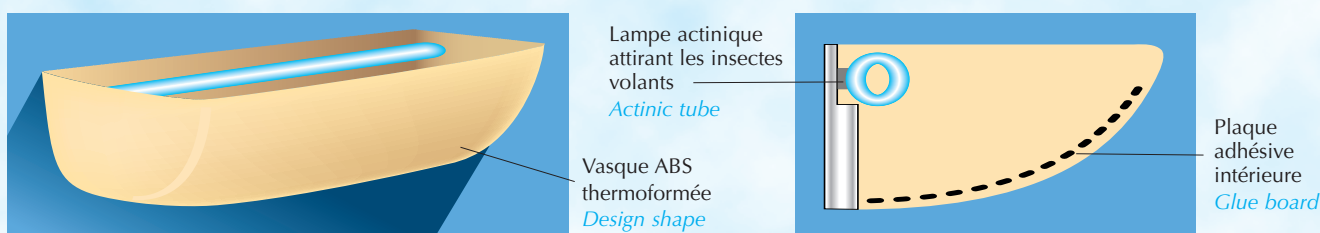

GLUETRAP est disponible en trois dimensions permettant des applications tant dans le secteur professionnel que domestique.

GLUETRAP a été développé tout spécialement pour exploiter au maximum les capacités des plaques adhésives.

GLUETRAP est une applique murale, discrète, qui évite de montrer l'ensemble des insectes capturés.

Tout les tests réalisés durant l'été ont démontrés que **GLUETRAP** est le meilleur moyen de neutraliser les insectes volants.

This BRC range of insect killers is a new concept combining the attractive qualities of actinic ultraviolet tubes and the latest applications of glue board for all kinds of flying insects in an efficient and clean way.

GLUETRAP is available in 3 sizes and you can use it for professional or domestic applications.

GLUETRAP has been especially developed in order to fully exploit the potential of glue boards.

GLUETRAP is a good design uplighter light, discreet, the trapped insects are hidden from the eyes.

All the tests undertaken during last summer have concluded that GLUETRAP is the best way to catch silently and efficiently flying insects.

PRINCIPE DE FONCTIONNEMENT

WORKING PRINCIPLE

La lumière attire et neutralise les insectes volants sur la plaque adhésive spéciale contenue dans l'applique murale

The actinic light attracts all flying insects on the special glue board inside the design uplighter, silently and out of sight.

AVANTAGE

ADVANTAGES

Aucune explosions d'insectes (silencieux)
Neutralisation des insectes les plus petits (ex : Drosophiles)
Position murale discrète
Forme design
Aucune odeur
Remplacement simple de la plaque de glue
Insectes invisibles de l'extérieur
(sans danger pour l'homme et les animaux domestiques).

Efficient

Insects caught silently and out of sight

Discreet wall position

Well designed shape

Odourless

Easy to remove, dispose and replace

Safe for men and pets

Approved to european standards

Une gamme complète : 15W : 30 m² - 30W : 60 m² 40W : 80 m²
de jour (Surface à multiplier par 3 de nuit).

GLUETRAP : a complete range of insect killers

15W : 30 m² - 30W : 60 m² - 40W : 80 m² during the day (during the night without light, surfaces can be multiplied by a coefficient 3).

CARACTERISTIQUES TECHNIQUES

CARACTERISTIQUES TECHNIQUES

	GT 15	GT30	GT40
Carrosserie	plastique	plastique	plastique
Coating (plastic)	PS	PS	PS
Platine Technical plate	métal	métal	métal
Dimensions (mm) Dimensions (mm)	340x130x200	480x130x200	650x130x200
Poids (kg) Weight (kg)	2	2,2	2,6
Alimentation Power supply	240V/50hz	240V/50hz	240V/50hz
Lampe actinique (360 nm)	15W	30W	40W
Actinic lamp			
Plaque glue Glueboard	GLAT 15	GLAT 30	GLAT 40

APPLICATIONS

SOME APPLICATIONS

PROFESSIONNEL

PROFESSIONNAL

- Commerces alimentaires
- Restaurants
- Cuisines professionnelles
- Terrasses
- Greniers
- Caves
- Etc...
- Restaurant
- Canteen
- Professional kitchen
- Terrace
- Attic
- Cellar
- Etc...

DOMESTIQUE

DOMESTIC

- Cuisines
- Terrasses
- Verandas
- Greniers
- Placards (mites)
- Etc...
- Kitchen
- Terrace
- Veranda
- Sleeping room
- Attic
- Cupboard (clothes moths)
- Etc...

GLUETRAP élimine les mouches, moustiques, guêpes, taon, mites, etc...

GLUETRAP catches all kind of flying insects : flies, mosquitoes, bees, moths, gadflies, etc...

Les consommables sont vendus par lot de 5 ou 10 plaques.
Une plaque durant de 4 à 8 semaines selon l'application et la densité d'insectes.

La gamme **GLUETRAP** est conforme aux normes CE

GARANTIE : 3 ANS (sauf tubes)

The replace glue board are sold by 10.

One glue board lasts 4 to 8 weeks according to the application and the density of insects.

The GLUETRAP range of products meets the EU standards.

3 YEAR GUARANTEE (except for the tube).

VOTRE REVENDEUR / YOUR RETAILER